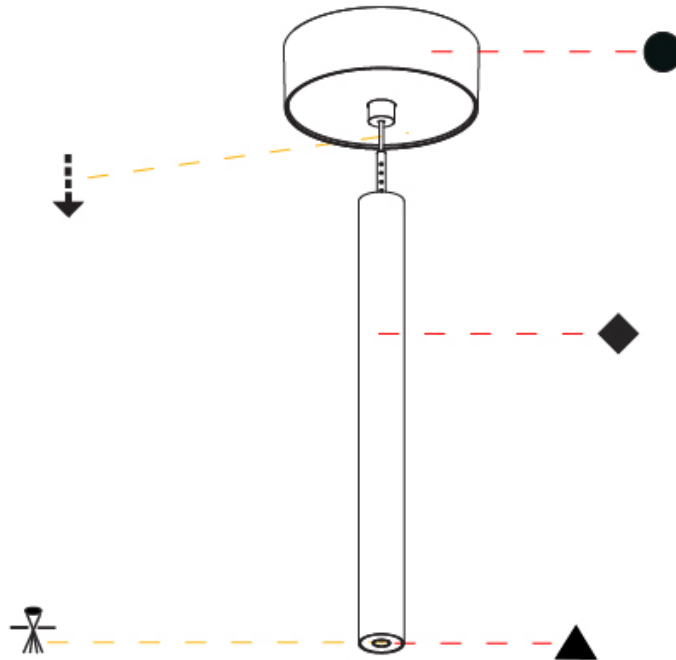

Shape: Cylinder
 Diameter (mm): 28
 Diameter (in): 1 1/8
 Height (mm): 300
 Height (in): 11 13/16
 Max. Overall Height (mm): 2300
 Max. Overall Height (in): 90 3/16
 Light Distribution: Downlight
 Weight (kg): 0.75
 Weight (lbs): 1.65
 Fixture Finish: [SSR / BKV / CWI / CRY / HAB / UFT / ITA / RUA / FTG / MYG / LOD / PUS / FRO / FUP / KIA / POP / BLS / SPG / MEY / GOH / GUM / CHC / COM / ABZ / JAG / OBR / MOS / ROR](#)
 Fixture Material: Aluminum
 Cable Details: [2000mm or 4000mm Black Cable](#)

OPTICAL

Optic°: [24 / 32 / 34 / 55 / 58](#)

RATINGS AND CERTIFICATIONS

Certified By: Certified for North American Standards
 IP rating: IP20

HANGOVER PLUG MONOPOINT SURFACE CANOPY SUSPENSION

A30845-

PROJECT
TYPE
SPECIFIER
QUANTITY
DATE