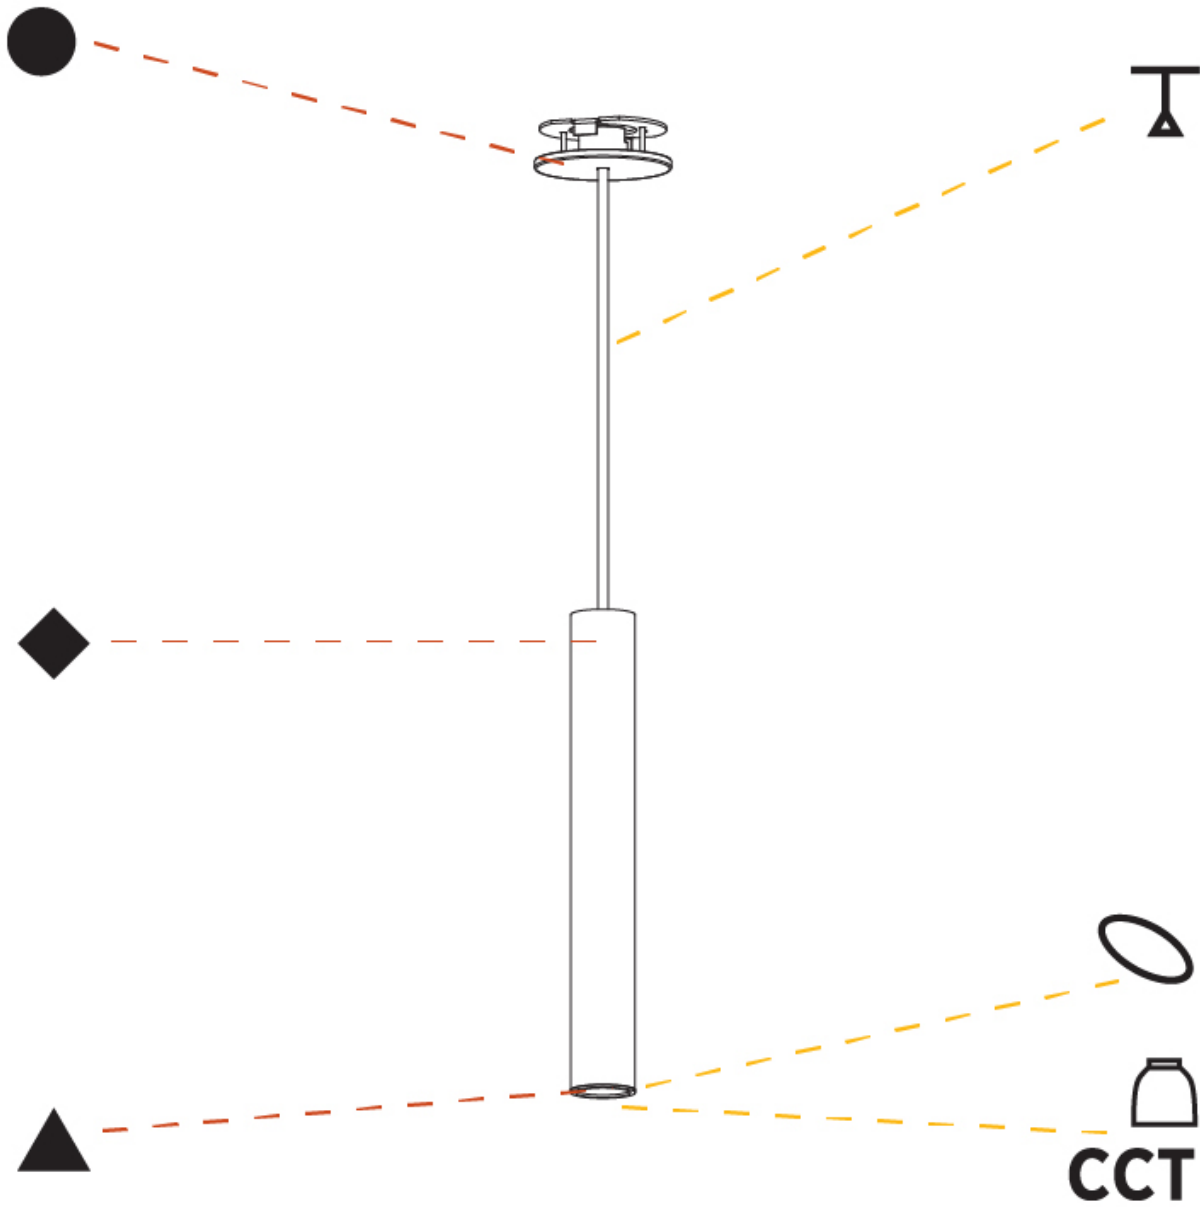

GENERAL

Series: Hangover
Subseries: Hangover Monopoint Recessed Canopy
Brand: Prolicht
Division: Architectural
Mounting Type: Suspension
Mounting Location: Ceiling
Subcategory: Pendant

PHYSICAL

Shape: Cylinder
Diameter (mm): 40
Diameter (in): 1 9/16
Height (mm): 300
Height (in): 11 13/16
Max. Overall Height (mm): 2300
Max. Overall Height (in): 90 9/16
Light Distribution: Downlight
Diffuser: Shine Ring 0-6
Fixture Finish: SSR / BKV / CWI / CRY / HAB / UFT / ITA / RUA / FTG / MYG / LOD / PUS / FRO / FUP / KIA / POP / BLS / SPG / MEY / GOH / GUM / CHC / COM / ABZ / JAG / OBR / MOS / ROR
Fixture Material: Aluminum
Cable Details: 2000mm / 6000mm Cable in White / Black / Orange / Red
Cut-out Measurements: 68mm / 2 11/16"

OPTICAL

Reflector: 40 / 50

RATINGS AND CERTIFICATIONS

Certified By: Certified for North American Standards
IP rating: IP20

HANGOVER MONOPOINT RECESSED CANOPY SUSPENSION

A300151-

PROJECT
TYPE
SPECIFIER
QUANTITY
DATE

GENERAL

Series: Hangover
Subseries: Hangover Monopoint Surface Canopy
Brand: Prolicht
Division: Architectural
Mounting Type: Suspension
Mounting Location: Ceiling
Subcategory: Pendant

PHYSICAL

Shape: Cylinder
Diameter (mm): 40
Diameter (in): 1 9/16
Height (mm): 300
Height (in): 11 13/16
Max. Overall Height (mm): 2300
Max. Overall Height (in): 90 9/16
Light Distribution: Downlight
Diffuser: Shine Ring 0-6
Fixture Finish: SSR / BKV / CWI / CRY / HAB / UFT / ITA / RUA / FTG / MYG / LOD / PUS / FRO / FUP / KIA / POP / BLS / SPG / MEY / GOH / GUM / CHC / COM / ABZ / JAG / OBR / MOS / ROR
Fixture Material: Aluminum
Cable Details: 2000mm / 6000mmm Cable in White / Black / Orange / Red